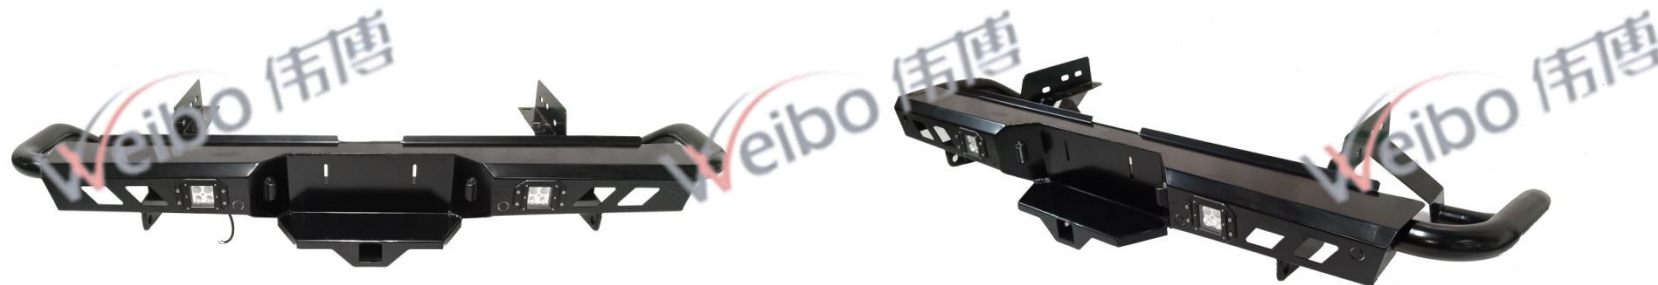

Rear Bumper

HYAJ style

Car model: TOYOTA Hilux Revo 2015+/
Ford Ranger 2015+/
Mitsubishi Triton 2019+/
Isuzu D-MAX 2016+/
Navara NP300 2015+